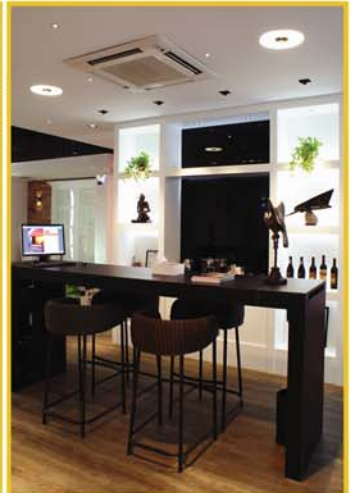

from Concept to Completion
the landscape solution