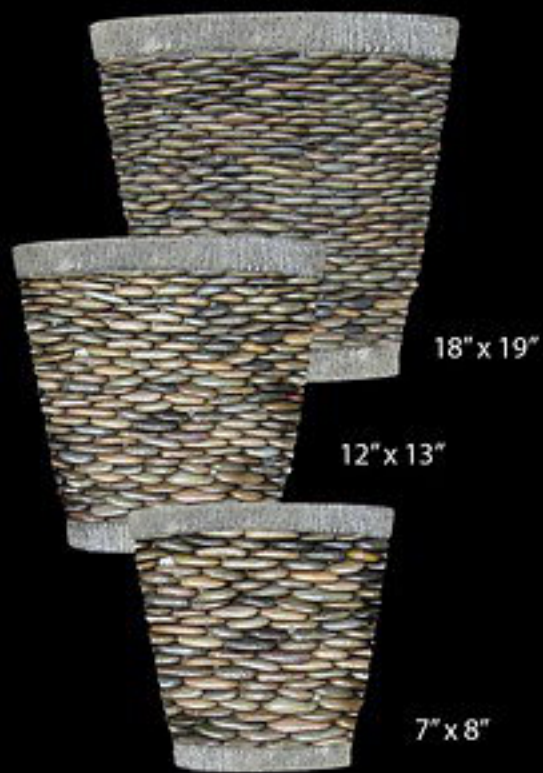

PT - 033

12" x 12"

16" x 17"

PT - 042L

PT - 042

18" x 30"

18" x 39"

12" x 24"

042 Series

Both the PT - 042 and the PT - 042L come with a 12" x 24" pot inside to complete the set.

PT - 037

18" x 19"

12" x 13"

7" x 8"

Colors

All of the Pebble Pots can be ordered in these natural colors