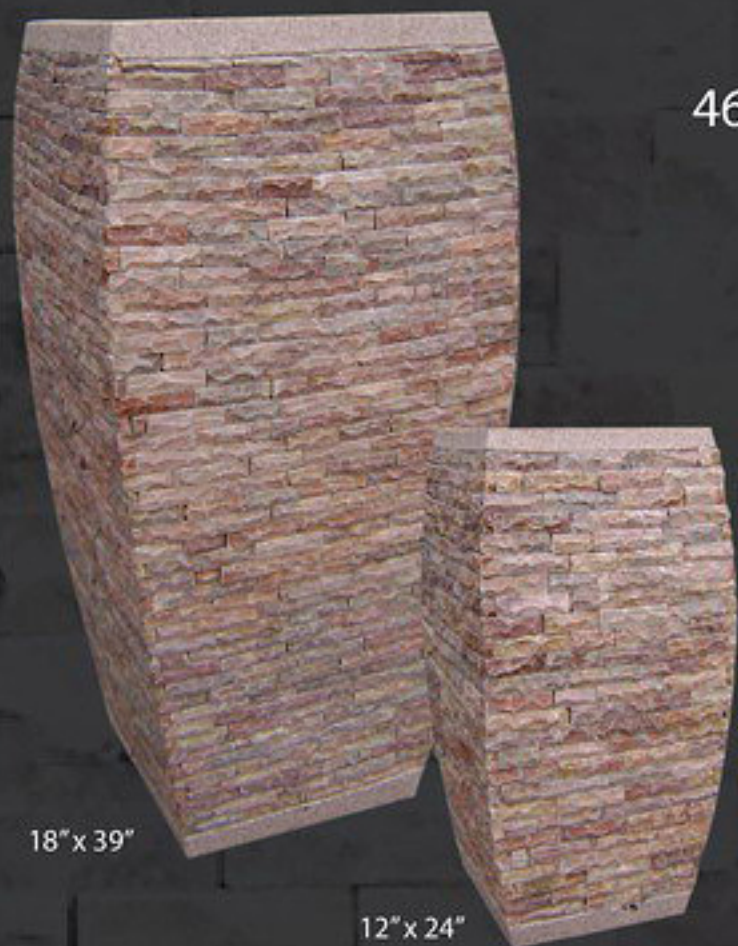

MARBLE TILE

PT - 043L (Tan)

PT - 043 (Rose)

043 Series

18" x 30"
* Pictured wet

12" x 24"

12" x 24"

18" x 39"

PT - 463L (Rose)

18" x 39"

12" x 24"

463 Series

PT - 463 (Tan)

18" x 30"
* Pictured wet

11" x 24"

PEBBLE POTS

PT - 042XL

26" x 43"

18" x 18"

PT - 034

18" x 18"

12" x 12"

034 Series

This set is also
available as 034L
(24x24 and 18x18)

042 Series

Both the PT - 042 and the PT - 042L come with a 12" x 24" pot inside to complete the set.

PT - 037

18" x 19"

12" x 13"

7" x 8"

Colors

All of the Pebble Pots can be ordered in these natural colors